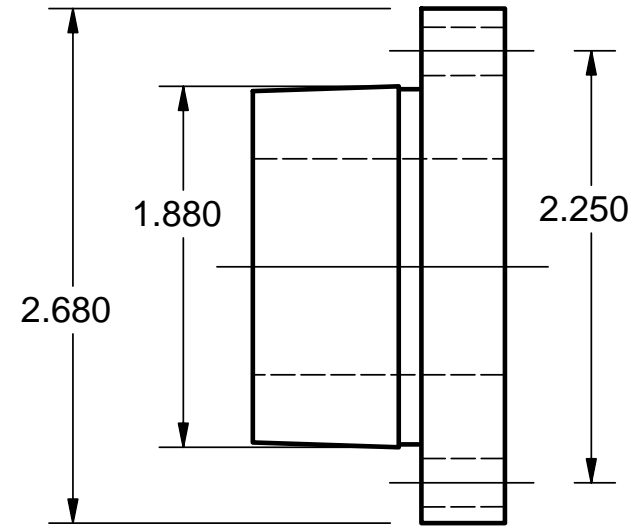

FOR REFERENCE ONLY:  
Dayton QT Bushing  
SH X 1-1/8

SHEET 2

Flywheel Hub - SH Bushing  
Ford FocusEV - MTX75

CH Simon July 20, 2008 Scale: 1:1

Rev 3