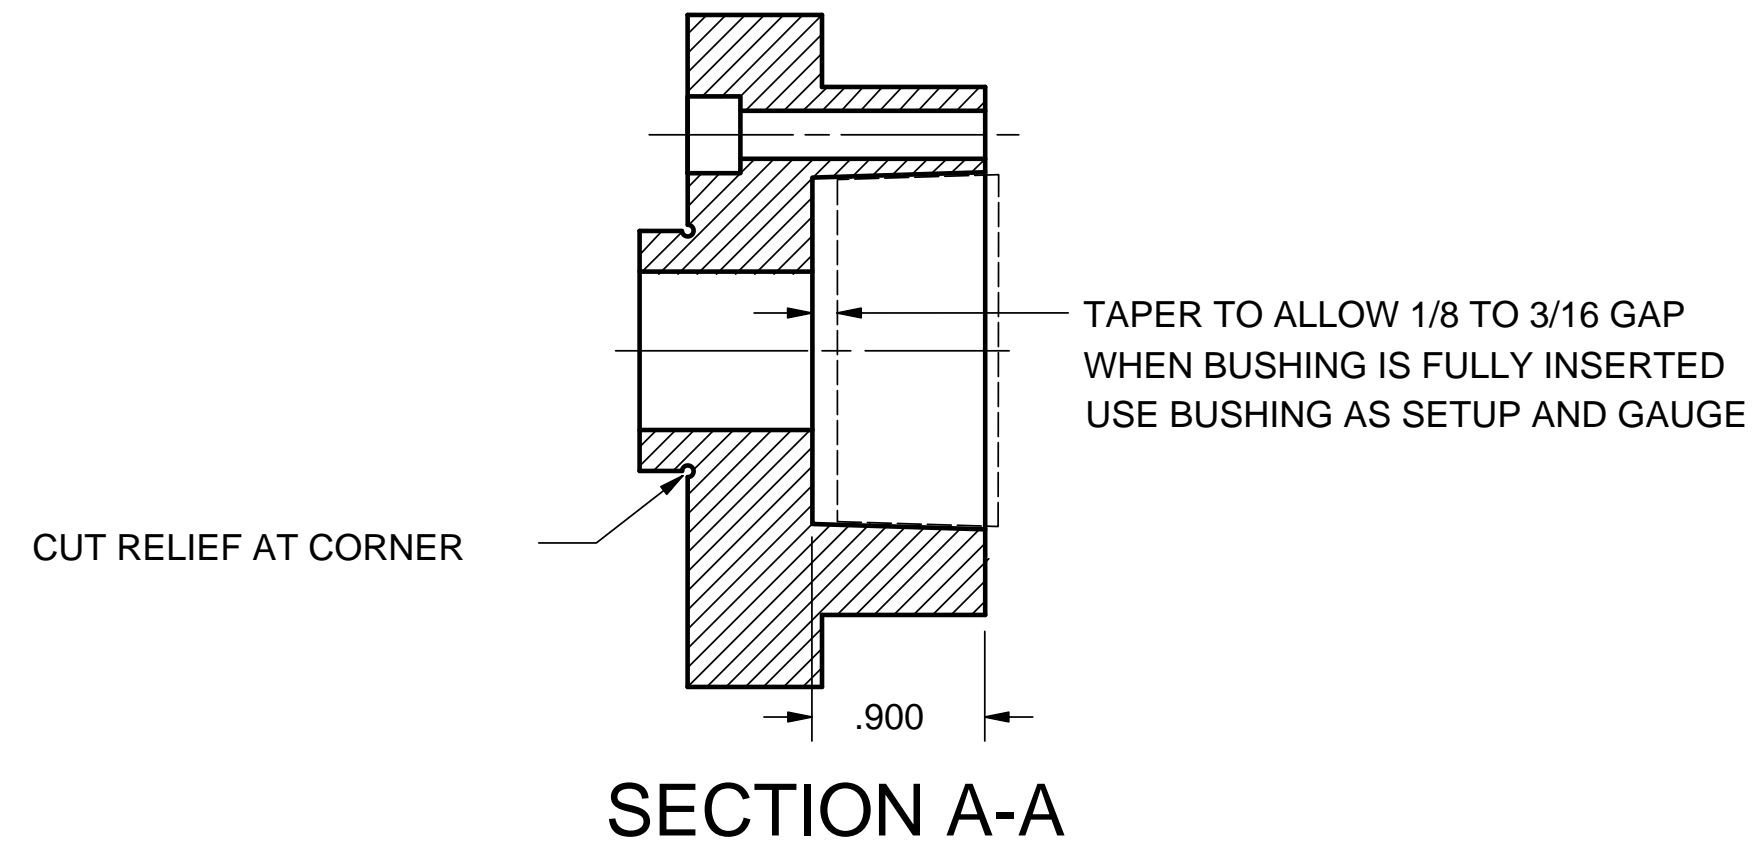

FOR REFERENCE ONLY:  
Dayton QT Bushing  
SH X 1-1/8

SHEET 2

Flywheel Hub - SH Bushing  
Ford FocusEV - MTX75

CH Simon July 20, 2008 Scale: 1:1

Rev 3